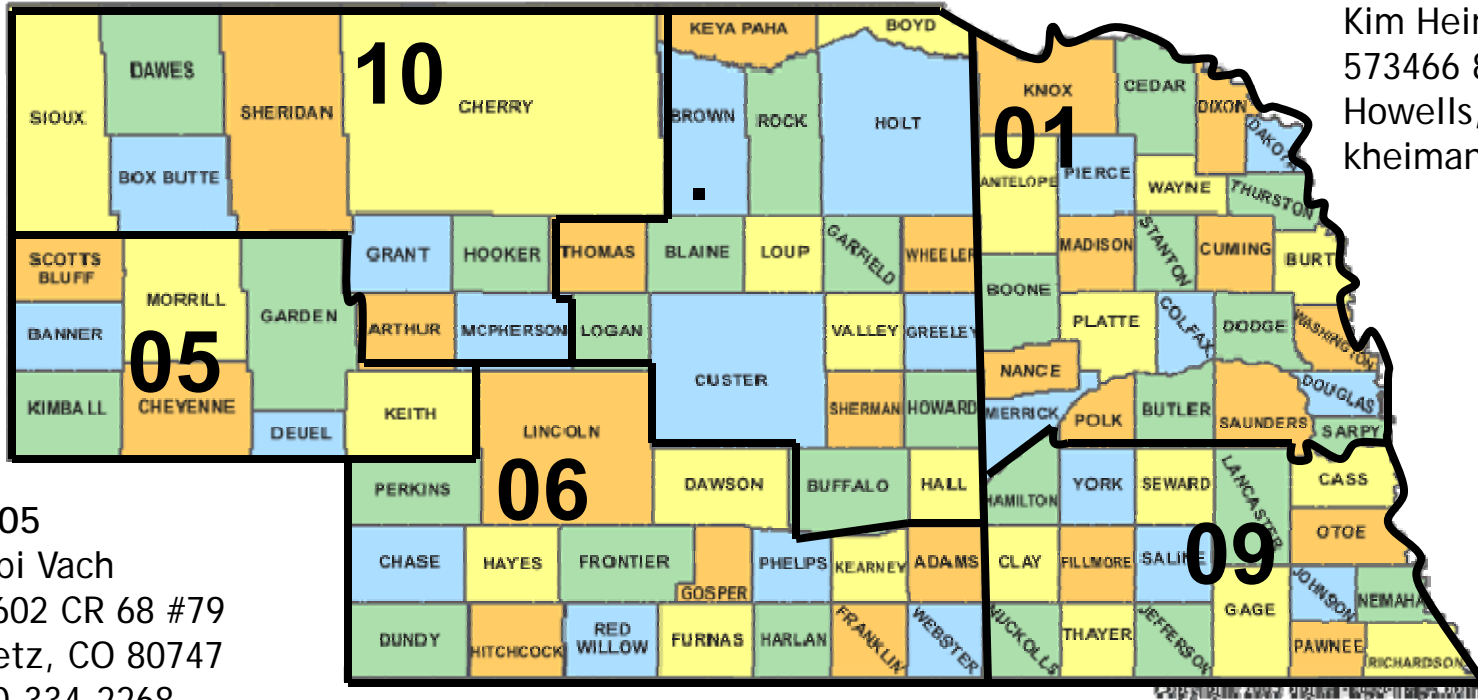

Nebraska NBHA District Map

NE 10
 Judy Drinkwalter
 41301 Hwy 20
 Whitney, NE 69367

State Director and NE 00
 Susan Swanson
 621 Cedar St
 Friend, NE 68359
 402-641-0640
 diamondsqrtrhorses@yahoo.com

NE01
 Kim Heimann
 573466 823 Rd
 Howells, NE 68641
 kheiman@esu.org